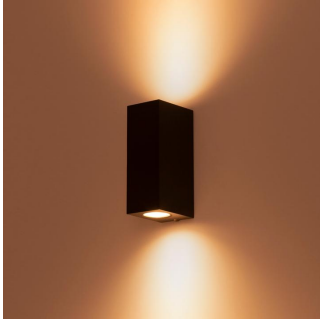

### 2\*5W Led Up And Down Wall Light

#### Description

Up and down wall light  
IP65  
Size: 75\*100\*200mm