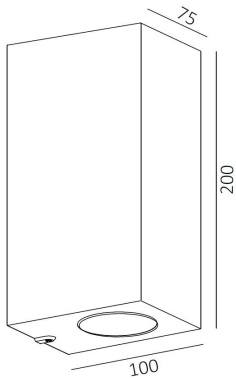

Luminaire

Downlight suitable for outdoor area
crossing: No
Warranty: 5 Years

The photograph may not match the reference exactly. Please read the product description to identify the finish.